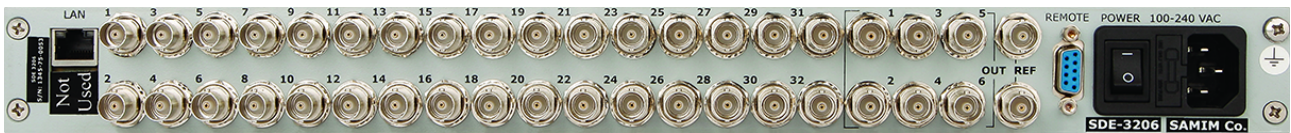

Rear View

Block Diagram

Ordering Information

Order Code	Description	Type
SDE-3206-L	1RU 32x6 3G/HD/SD-SDI/ASI Router	Base #1
SDE-3206-BPS	1RU 32x6 3G/HD/SD-SDI/ASI Router with BPS Front Panel	Base #2
SDE-3206-L-CL	1RU 32x6 3G/HD/SD-SD Router including 3-Channel Clean and Quiet Switching Option	Base #3
SDE-3206-BPS-CL	1RU 32x6 3G/HD/SD-SDI Router with BPS Front Panel including 3-Channel Clean and Quiet Switching Option	Base #4

With over two decades of extensive experience in the broadcast and media industry, Samim Group has emerged as a rapidly growing manufacturer and developer of professional-grade hardware and software solutions that cater to Broadcast Production Infrastructure, Intercom Systems, and Media Business Automation. We remain attuned to the latest technological advancements, ensuring we deliver high-standard solutions and products that can be marketed globally.

©Samim Group. All rights reserved. Specifications are subject to change without notice.

✉ sales@samimgroup.com
🌐 www.samimgroup.com