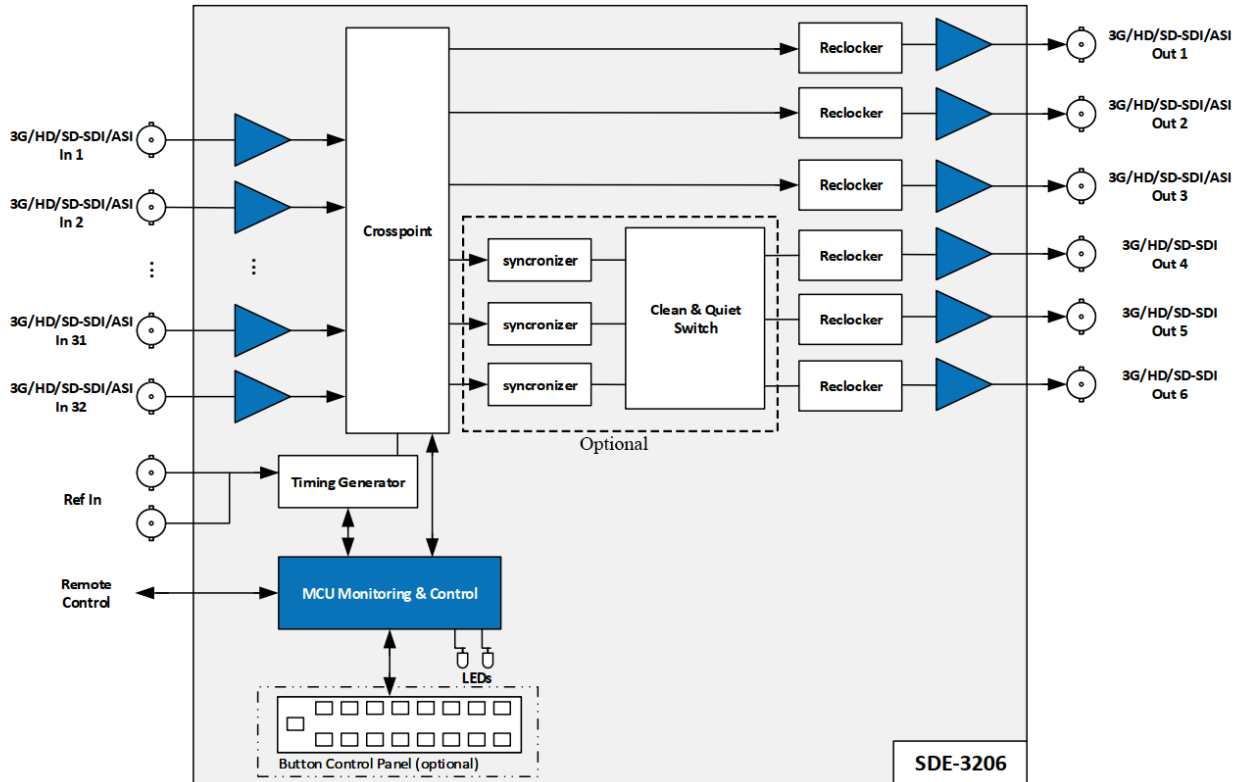

Block Diagram

Ordering Information

Order Code	Description	Type
SDE-3206-L	1RU 32x6 3G/HD/SD-SDI/ASI Router	Base #1
SDE-3206-BPS	1RU 32x6 3G/HD/SD-SDI/ASI Router with BPS Front Panel	Base #2
SDE-3206-L-CL	1RU 32x6 3G/HD/SD-SD Router including 3-Channel Clean and Quiet Switching Option	Base #3
SDE-3206-BPS-CL	1RU 32x6 3G/HD/SD-SDI Router with BPS Front Panel including 3-Channel Clean and Quiet Switching Option	Base #4

With over two decades of extensive experience in the broadcast and media industry, Samim Group has emerged as a rapidly growing manufacturer and developer of professional-grade hardware and software solutions that cater to Broadcast Production Infrastructure, Intercom Systems, and Media Business Automation. We remain attuned to the latest technological advancements, ensuring we deliver high-standard solutions and products that can be marketed globally.

©Samim Group. All rights reserved. Specifications are subject to change without notice.

✉ sales@samimgroup.com
🌐 www.samimgroup.com